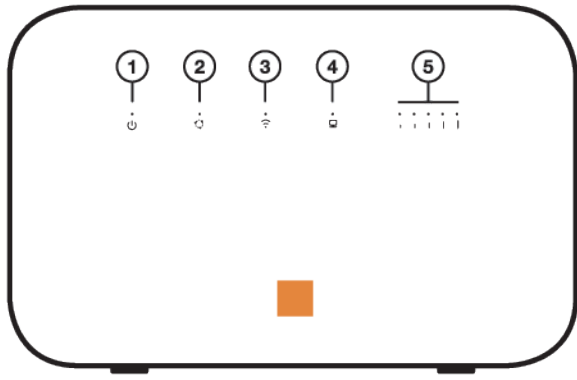

مؤشر الطاقة AR

1. 1 EN Power indicator
   FR Indicateur de marche

1. 2
2. 4G
   - 3G
   - 2G
   - Ethernet
   - http://192.168.1.1

1. 3 WiFi

1. 4 LAN/WLAN

مؤشر قوة الإشارة AR

1. 5 EN Signal strength indicator
   FR Bouton indicateur de signal

مدخل الكهرباء AR

1. 6 EN Power input
   FR Alimentation

مخرج LAN/WAN AR

1. 7 EN LAN/WAN port
   FR Prise réseau LAN/WAN

مخرج الخط الأرضي AR

1. 8 EN Landline phone port
   FR Prise téléphone

زر إعادة الضبط AR

1. 9 EN Reset button
   FR Bouton Reset

زر التشغيل AR

1. 10 EN Power button
   FR Bouton Marche/Arrêt

1. 11 WPS

*

اختياري) قم بتثبيت الهوائي AR

EN (optional) Plug the antennas

FR (optionnel) Brancher les antennes

MA Orange Maroc, Lotissement La Colline Immeuble les quatre temps Sidi Maârouf 20270 Casablanca www.orange.ma